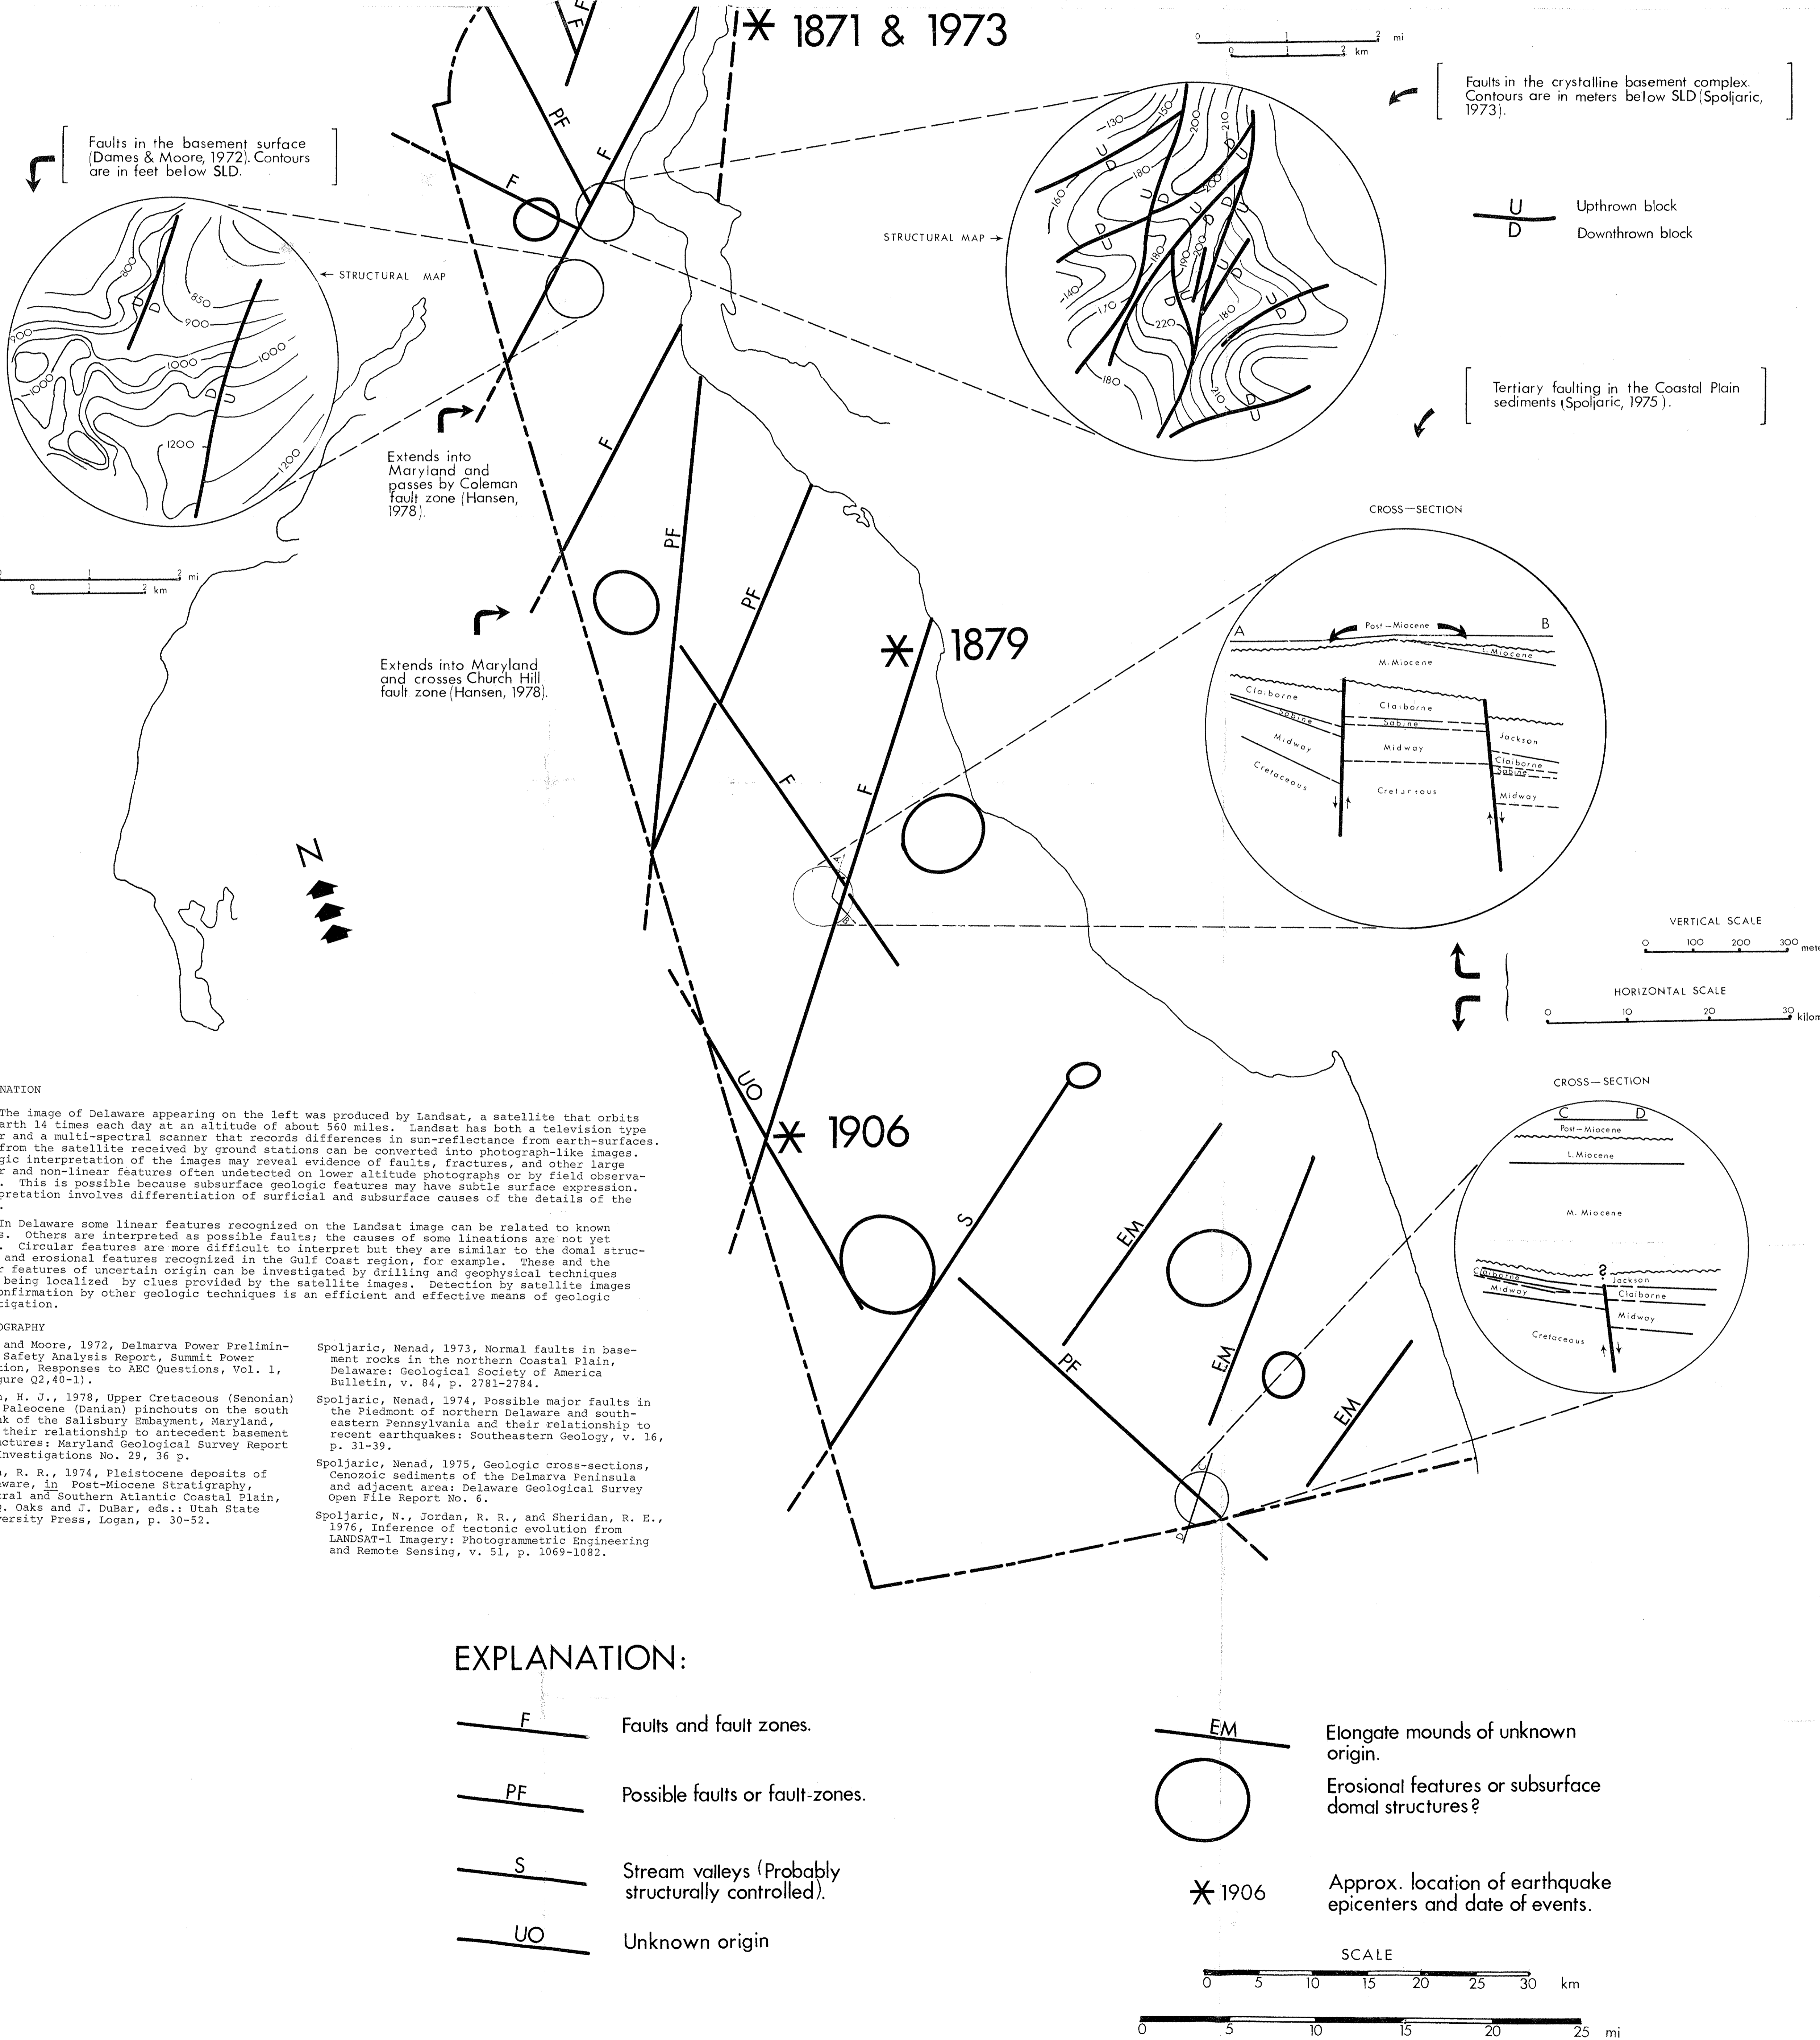

LANDSAT VIEW OF DELAWARE

LANDSAT IMAGERY

GEOLOGIC INTERPRETATION

Color Composite

February 13, 1973

by
Nenad Spoljaric
1979